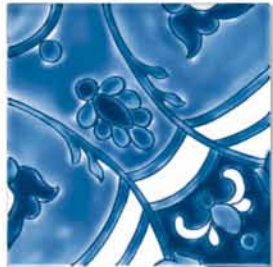

OUR MEXICAN SELECTION IS A FREE INTERPRETATION OF THIS LEGACY. THE HAND PAINTED TILES OFFER A COMBINATION OF SHINY BRIGHTLY COLOURED PATTERNS CONTRASTING NICELY WITH THE MAT BASE OF THE TILES. THE COLLECTION COMES IN THE TRADITIONAL WHITE AND COBALT BLUE COLOURS OR IN A WARM PALETTE WITH ITS CHARACTERISTIC RUSTY RED.

B00851F16014

VERACRUZ BLEU  
15 x 15 cm, 6" x 6"

B00881F16014

MORELIA BLEU  
15 x 15 cm, 6" x 6"

B00931T16014

MERIDA BLEU  
15 x 15 cm, 6" x 6"

B00851T16014

MITLA BLEU  
15 x 15 cm, 6" x 6"

B00941C16014

ARIZONA BLEU C.  
15 x 15 cm, 6" x 6"

B00941F16014

ARIZONA BLEU F.  
15 x 15 cm, 6" x 6"

E0007ET10807

SATINÉ BLANC  
10 x 10 cm, 4" x 4"

B00941F16505

ARIZONA BLEU F.  
4,8 x 20 cm, 2" x 8"